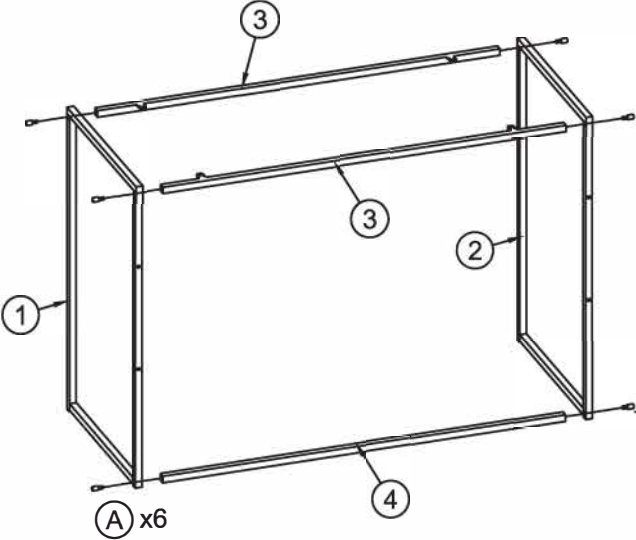

CAUTION
KEEP ALL THE PARTS OUT OF REACH OF CHILDREN.

ITEM	PHOTO	HARDWARE NAME	QTY
(A)		Bolt M6x15	6
(B)		Bolt M6x15	1
(C)		Bolt M6x12	4
(D)		Screw Ø4x12	4
(E)		Nut M6	1
(F)		Spanner	1
(G)		Allen key 4 mm	1

ITEM	PHOTO	PARTS NAME	QTY
①		Left side	1
②		Right side	1
③		Top rail (L=968mm)	2
④		Bottom rail (L=968mm)	1
⑤		Middle rail (L=1100mm)	2
⑥		Top plate	1

CODING
-123009

1

2